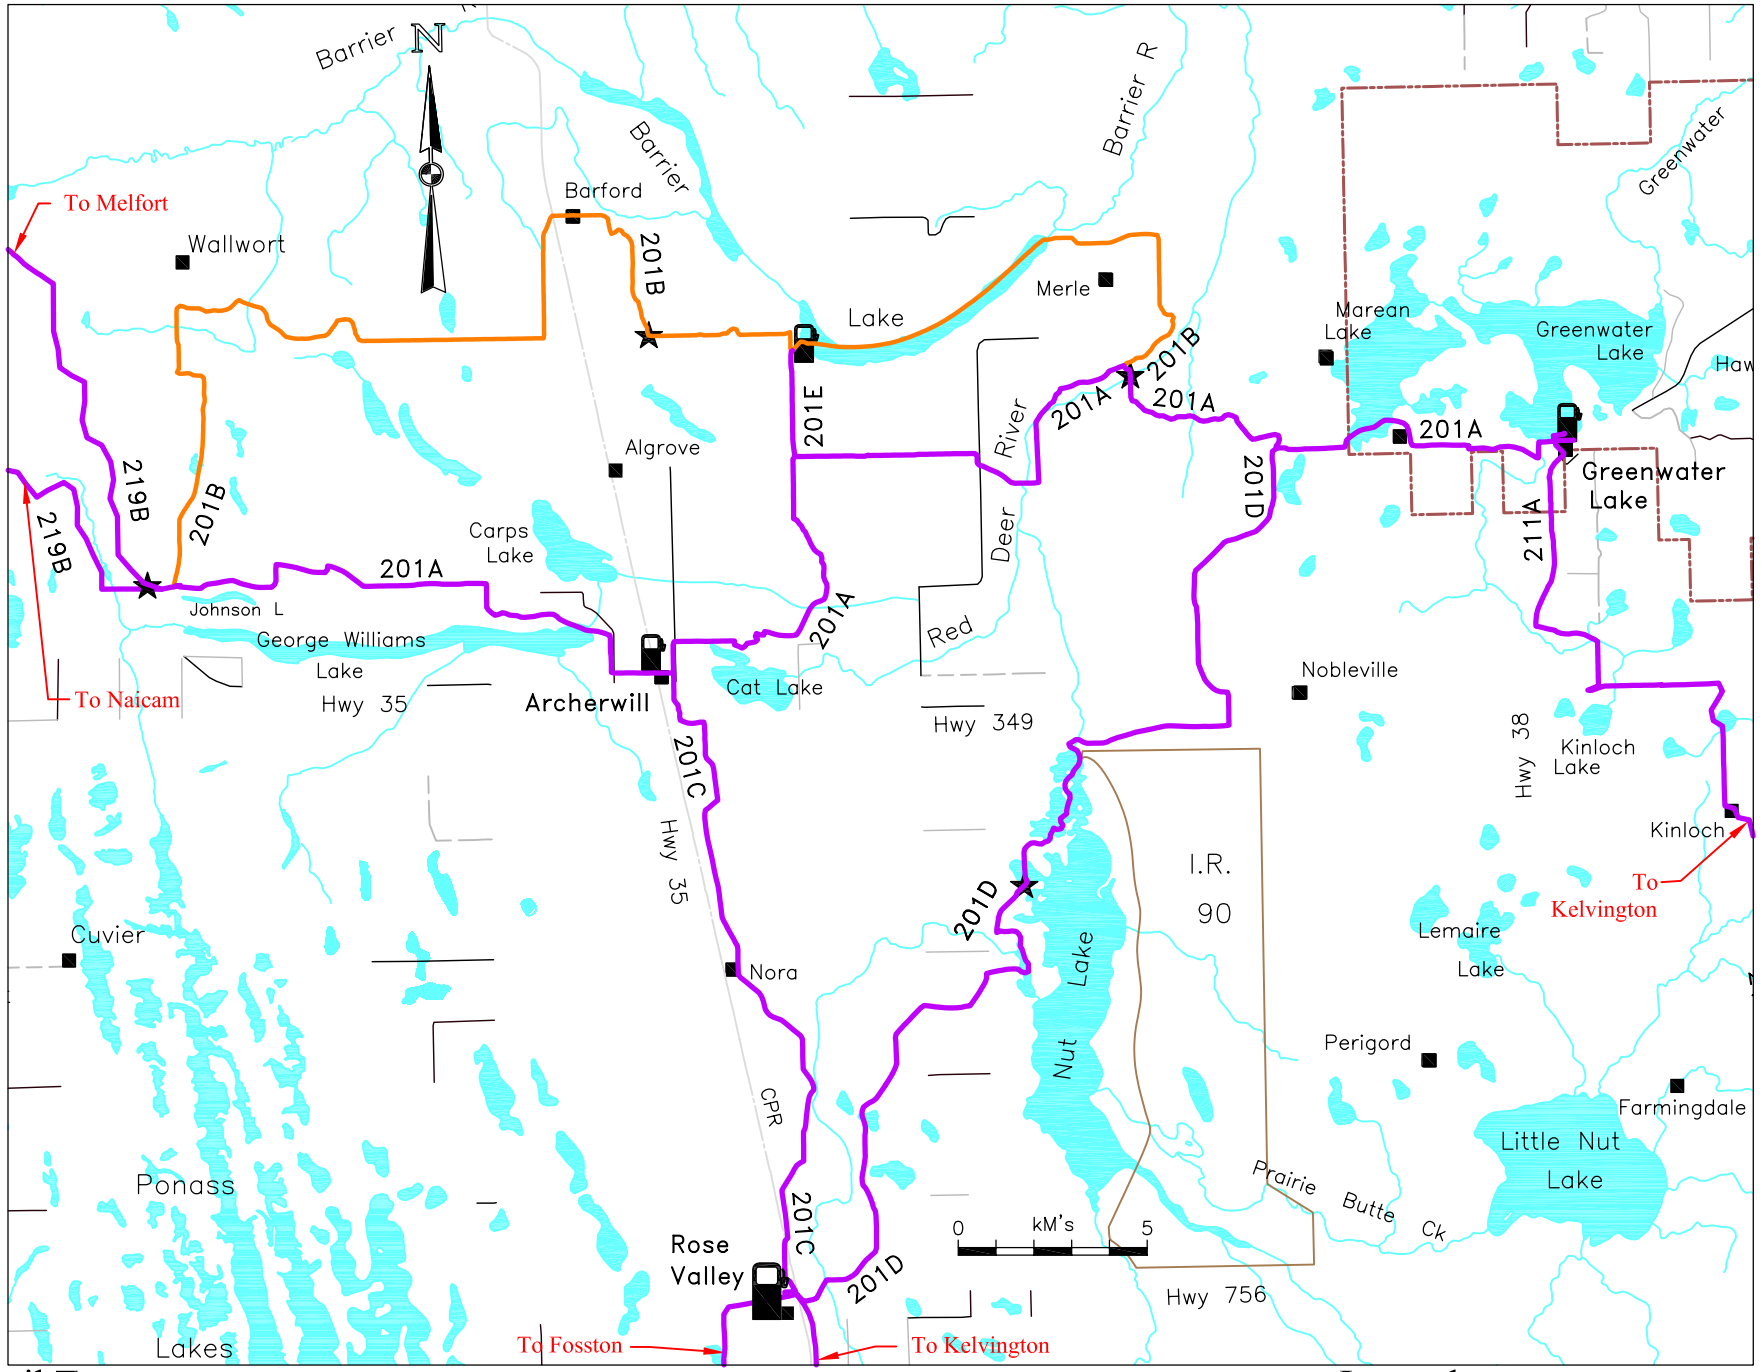

Archerwill Drift Riders Inc. Club #201

Latest Update Jan 26/2009
 Latest Print Feb 09/2009
 ALL TRAILS GPS'D on Jan 26/2009

Trail Types:
 Trans Canadian ———
 Primary ———

Secondary ———
 Ungroomed - - - - -

Legend:
 Fuel Site 
 Warm-up Shelter 

Basemap data is copyright of ISC / Information Services Corp. and provided under License to Saskatchewan Snowmobile Association. The Snowmobile Trail Information provided on the S.S.A. maps may have changes that have occurred after printing. Please check with local authorities prior to accessing trails.